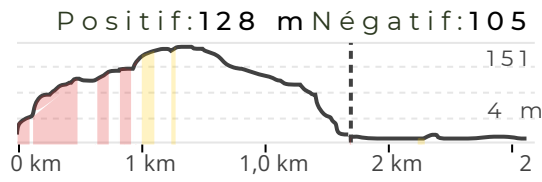

0.7°W
17/08/2023

Koh Phi Phi Island Viewpoint