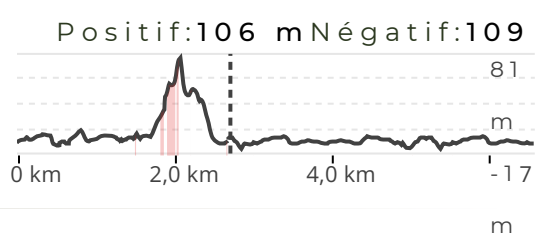

0.7°W
29/08/202

West Koh Phi Phi Coastal Trail